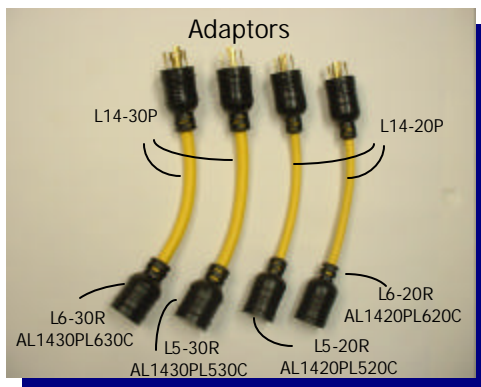

15A Portable GFCI

15A/120VAC PGFP-M030PY-ST2
 15A/120VAC PGFI-M020PY-TT2

15A Power Cord - 50 FT.

5-15 Single Tap CS515PC50
 5-15 Tri-Tap CS515TT50

20A Portable GFCI

20A/120VAC PGFI-12011
 20A/240VAC PGFI-22011

20A Power Cord - 50 FT.

L5-20 CL520PC50
 L6-20 CL620PC50

30A Portable GFCI

30A/120VAC PGFI-13011
 30A/240VAC PGFI-23011

30A Power Cord - 50 FT.

L5-30 CL530PC50
 L6-30 CL630PC50

Adaptors

L14-30P
 L14-20P
 L6-30R AL1430PL630C
 L5-30R AL1430PL530C
 L6-20R AL1420PL620C
 L5-20R AL1420PL520C

Reducers

L5-30P
 L5-20R AL530PL520C
 L6-30P
 L6-20R AL630PL620C
 14-50P OR 14-30
 L14-30R AS1450PL1430C
 AS1430PL1430C

Sockets

L6-20R to 6-20P AS620PL620C
 6-20R to L6-20P AL620PS620C
 L5-20R to 5-20P AS520PL520C
 5-20R to L5-20P AL520PS520C

ITEM #	PART NUMBER	DESCRIPTION
1	PGFI-12011	120VAC 20AMP IN-LINE GFCI 2 FT CORD W/T.L.
2	PGFI-22011	240VAC 20AMP IN-LINE GFCI 2 FT CORD W/T.L.
3	PGFI-13011	120VAC 30AMP IN-LINE GFCI 2 FT CORD W/T.L.
4	PGFI-23011	240VAC 30AMP IN-LINE GFCI 2 FT CORD W/T.L.
5	AL530PL520C	120VAC STEP DOWN ADAPTOR 30-20
6	AL630PL620C	240VAC STEP DOWN ADAPTOR 30-20
7	AL1430PL530C	30AMP VOLTAGE ADAPTOR 120/240 - 120
8	AL1420PL520C	20AMP VOLTAGE ADAPTOR 120/240 - 120
9	AL1430PL630C	30AMP VOLTAGE ADAPTOR 120/240 - 240
10	AL1420PL620C	20AMP VOLTAGE ADAPTOR 120/240 - 240
11	AS1430PL1430C	30AMP CONFIG ADAPTOR STRAIGHT-LOCKING 120-240
12	AS1450PL1430C	50AMP CONFIG ADAPTOR STRAIGHT-LOCKING 120-240
13	AS520PL520C	20AMP CONFIG ADAPTOR STRAIGHT-LOCKING 120
14	AL520PS520C	20AMP CONFIG ADAPTOR LOCKING-STRAIGHT 120
15	AS620PL620C	20AMP CONFIG ADAPTOR STRAIGHT-LOCKING 240
16	AL620PS620C	20AMP CONFIG ADAPTOR LOCKING-STRAIGHT 240
17	CL520PC50	20AMP 120 VOLT 50 FOOT CORDSET
18	CL620PC50	20AMP 240 VOLT 50 FOOT CORDSET
19	CL530PC50	30AMP 120 VOLT 50 FOOT CORDSET
20	CL630PC50	30AMP 240 VOLT 50 FOOT CORDSET
21	PGFP-M030PY-ST2	120VAC 15AMP PLUG GFCI 2FT CORD
22	PGFI-M020PY-TT2	120VAC 15AMP IN-LINE GFCI 2FT TRI-TAP CORD