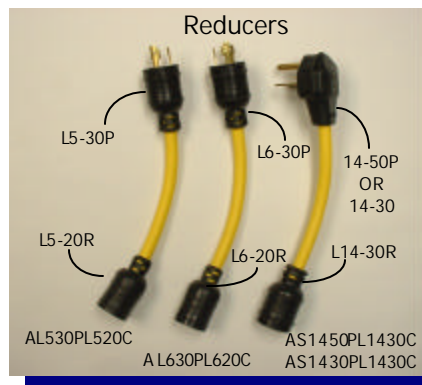

15A Portable GFCI

15A/120VAC PGFP-M030PY-ST2
 15A/120VAC PGFI-M020PY-TT2

15A Power Cord - 50 FT.

5-15 Single Tap CS515PC50
 5-15 Tri-Tap CS515TT50

20A Portable GFCI

20A/120VAC PGFI-12011
 20A/240VAC PGFI-22011

20A Power Cord - 50 FT.

L5-20 CL520PC50
 L6-20 CL620PC50

30A Portable GFCI

30A/120VAC PGFI-13011
 30A/240VAC PGFI-23011

30A Power Cord - 50 FT.

L5-30 CL530PC50
 L6-30 CL630PC50

Adaptors

L14-30P
 L14-20P
 L6-30R AL1430PL630C
 L5-30R AL1430PL530C
 L6-20R AL1420PL620C
 L5-20R AL1420PL520C

Reducers

L5-30P
 L5-20R AL530PL520C
 L6-30P
 L6-20R AL630PL620C
 14-50P OR 14-30
 L14-30R AS1450PL1430C
 AS1430PL1430C

Sockets

L6-20R to 6-20P AS620PL620C
 6-20R to L6-20P AL620PS620C
 L5-20R to 5-20P AS520PL520C
 5-20R to L5-20P AL520PS520C

ITEM #	PART NUMBER	DESCRIPTION
1	PGFI-12011	120VAC 20AMP IN-LINE GFCI 2 FT CORD W/T.L.
2	PGFI-22011	240VAC 20AMP IN-LINE GFCI 2 FT CORD W/T.L.
3	PGFI-13011	120VAC 30AMP IN-LINE GFCI 2 FT CORD W/T.L.
4	PGFI-23011	240VAC 30AMP IN-LINE GFCI 2 FT CORD W/T.L.
5	AL530PL520C	120VAC STEP DOWN ADAPTOR 30-20
6	AL630PL620C	240VAC STEP DOWN ADAPTOR 30-20
7	AL1430PL530C	30AMP VOLTAGE ADAPTOR 120/240 - 120
8	AL1420PL520C	20AMP VOLTAGE ADAPTOR 120/240 - 120
9	AL1430PL630C	30AMP VOLTAGE ADAPTOR 120/240 - 240
10	AL1420PL620C	20AMP VOLTAGE ADAPTOR 120/240 - 240
11	AS1430PL1430C	30AMP CONFIG ADAPTOR STRAIGHT-LOCKING 120-240
12	AS1450PL1430C	50AMP CONFIG ADAPTOR STRAIGHT-LOCKING 120-240
13	AS520PL520C	20AMP CONFIG ADAPTOR STRAIGHT-LOCKING 120
14	AL520PS520C	20AMP CONFIG ADAPTOR LOCKING-STRAIGHT 120
15	AS620PL620C	20AMP CONFIG ADAPTOR STRAIGHT-LOCKING 240
16	AL620PS620C	20AMP CONFIG ADAPTOR LOCKING-STRAIGHT 240
17	CL520PC50	20AMP 120 VOLT 50 FOOT CORDSET
18	CL620PC50	20AMP 240 VOLT 50 FOOT CORDSET
19	CL530PC50	30AMP 120 VOLT 50 FOOT CORDSET
20	CL630PC50	30AMP 240 VOLT 50 FOOT CORDSET
21	PGFP-M030PY-ST2	120VAC 15AMP PLUG GFCI 2FT CORD
22	PGFI-M020PY-TT2	120VAC 15AMP IN-LINE GFCI 2FT TRI-TAP CORD